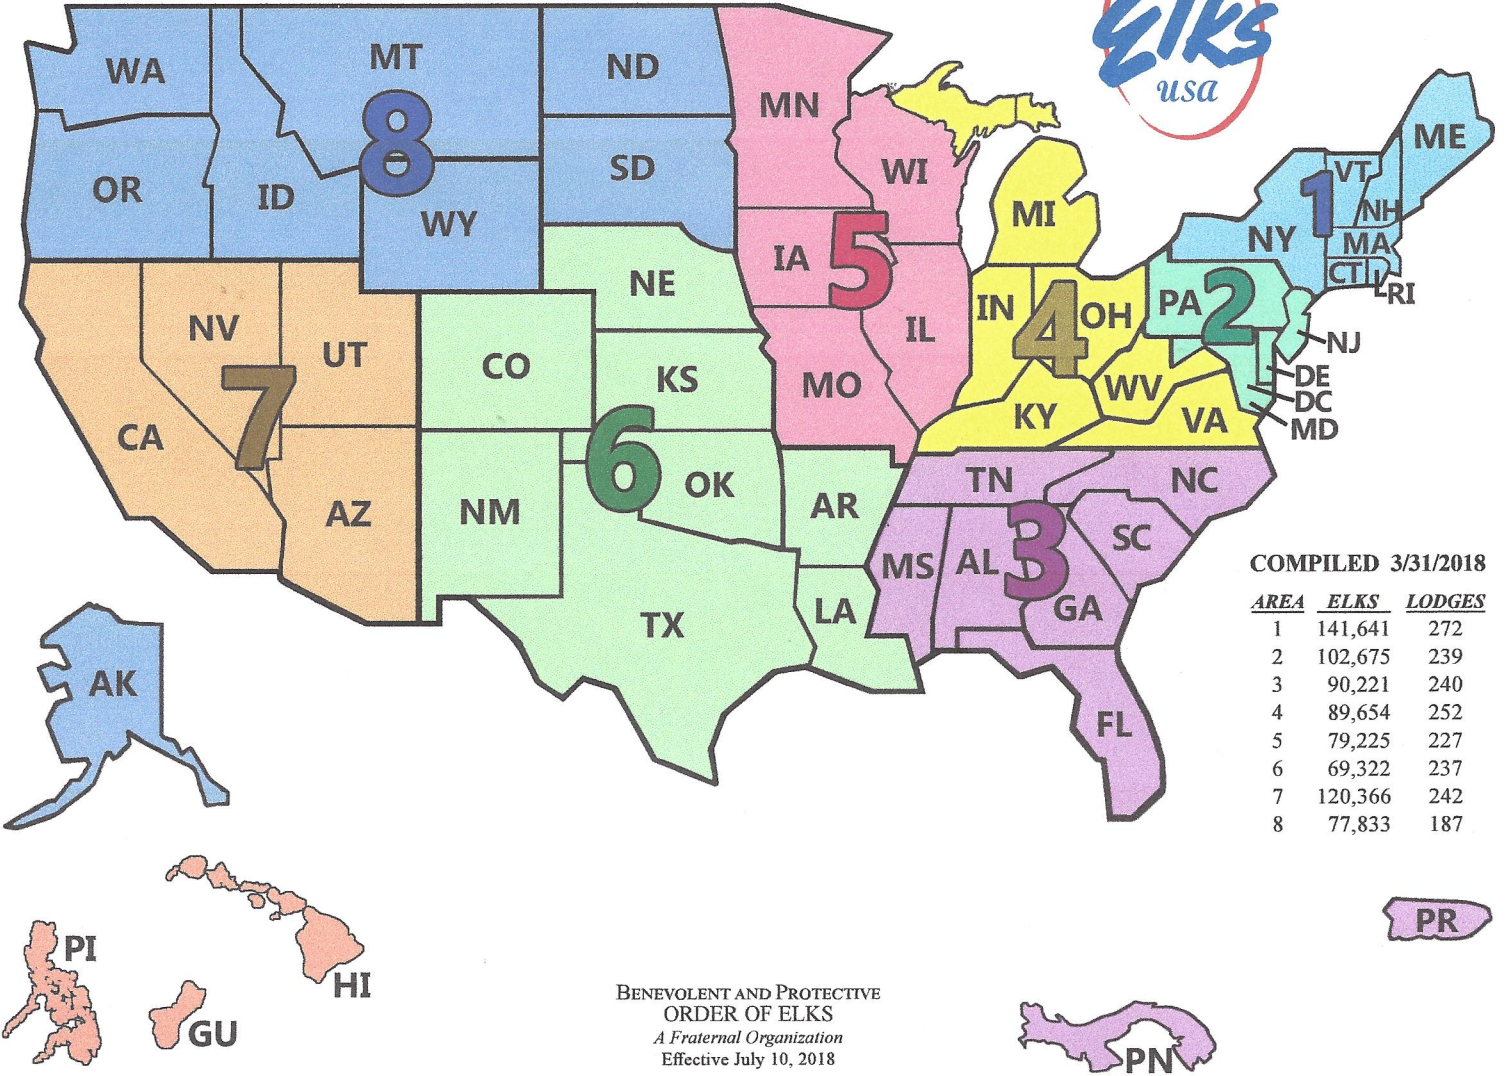

Grand Lodge Areas

BENEVOLENT AND PROTECTIVE
 ORDER OF ELKS
 A Fraternal Organization
 Effective July 10, 2018